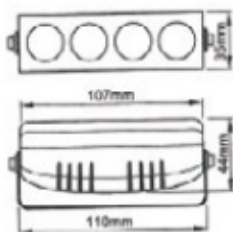

LED SEALED HIGH POWER LIGHTS

TL-L121G-12
TL-L121G-24

TL-L121W-12
TL-L121W-24

TL-L121B-12
TL-L121B-24

TL-L121R-12
TL-L121R-24

TL-L121Y-12
TL-L121Y-24

- 4 Green 1 watt LED 12V
- 4 Green 1 watt LED 24V
- 4 Blue 1 watt LED 12V
- 4 Blue 1 watt LED 24V
- 4 Amber 1 watt LED 12V
- 4 Amber 1 watt LED 24V
- 4 White 1 watt LED 12V
- 4 White 1 watt LED 24V
- 4 Red 1 watt LED 12V
- 4 Red 1 watt LED 24V

Acrylic

Aluminum

Two pieces in a blister pack

per set complete with

stainless steel brackets and switch

- TL-L121G-12
- TL-L121G-24
- TL-L121B-12
- TL-L121B-24
- TL-L121Y-12
- TL-L121Y-24
- TL-L121W-12
- TL-L121W-24
- TL-L121R-12
- TL-L121R-24
- Lens
- Base
- Packaging